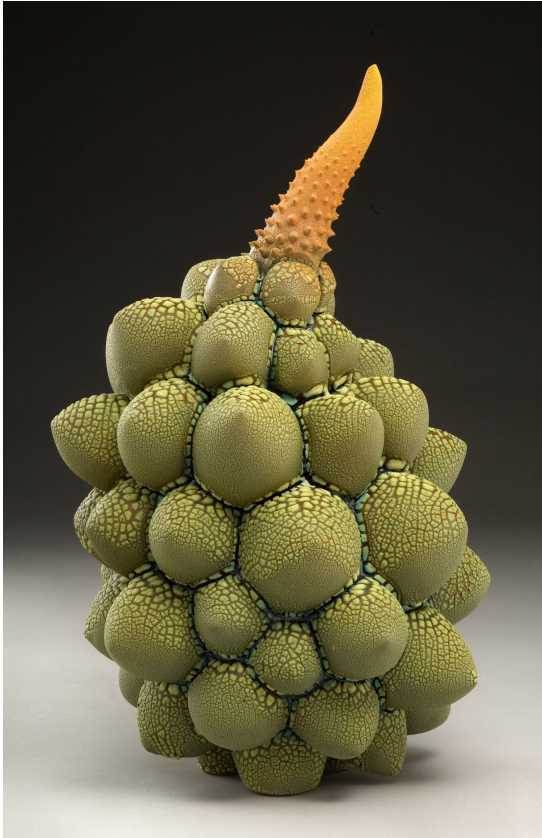

Advanced Ceramics

Nature Sculpture: **Land, Sea, and Sky**

Assignment Requirements

Create a sculpture using the theme “Land, Sea, and Sky”.

You can interpret this theme in many ways. Make something you are excited about!

Your sculpture can be literal or abstract.

Your sculpture should be at least 5 inches in its longest dimension.

Create your sculpture using one or more of these techniques:

Coil

Pinch

Slab Construction

Hollow-Out

You are allowed to include other materials besides clay.

“Land” Sculpture

[William Kidd](#)

[Anya Stasenko and Slava Leontyev](#)

[John Zimmerman](#)

Humans and Land

[Kate MacDowell](#)

[Christopher David White](#)

“Sea” Sculptures

Humans and Sea

[Megan Bogonovich](#)

“Sky” Sculptures

Humans and Sky

[Calvin Ma](#)